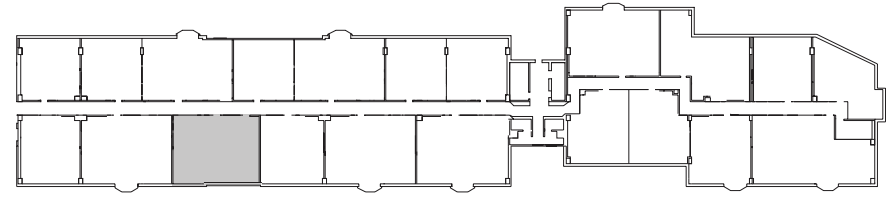

RESIDENCE 3-105
1 BEDROOM / 1 BATHROOM
WITH HOME OFFICE
1,125 SQUARE FEET

3-105