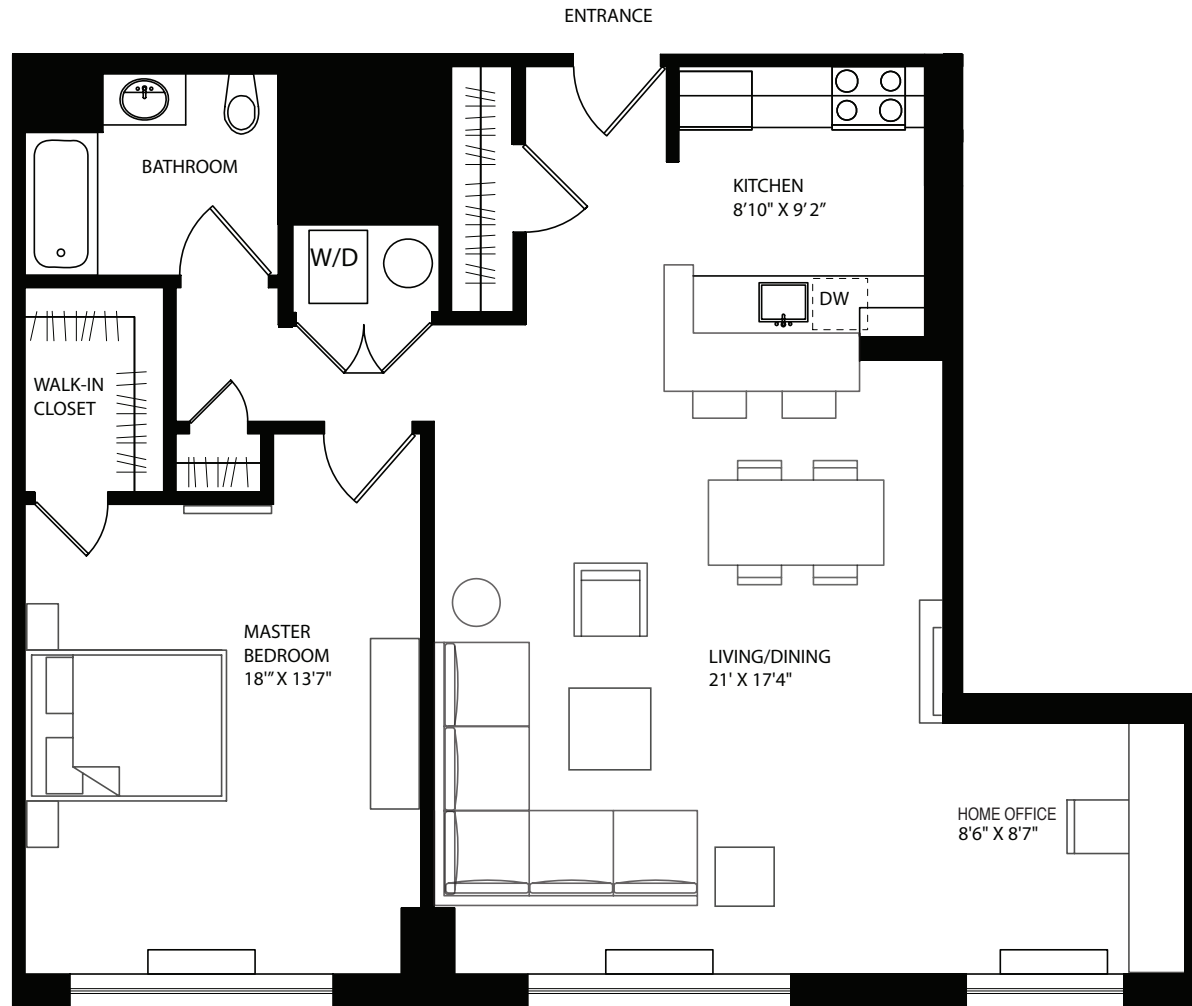

RESIDENCE 3-105
1 BEDROOM / 1 BATHROOM
WITH HOME OFFICE
1,125 SQUARE FEET

3-105