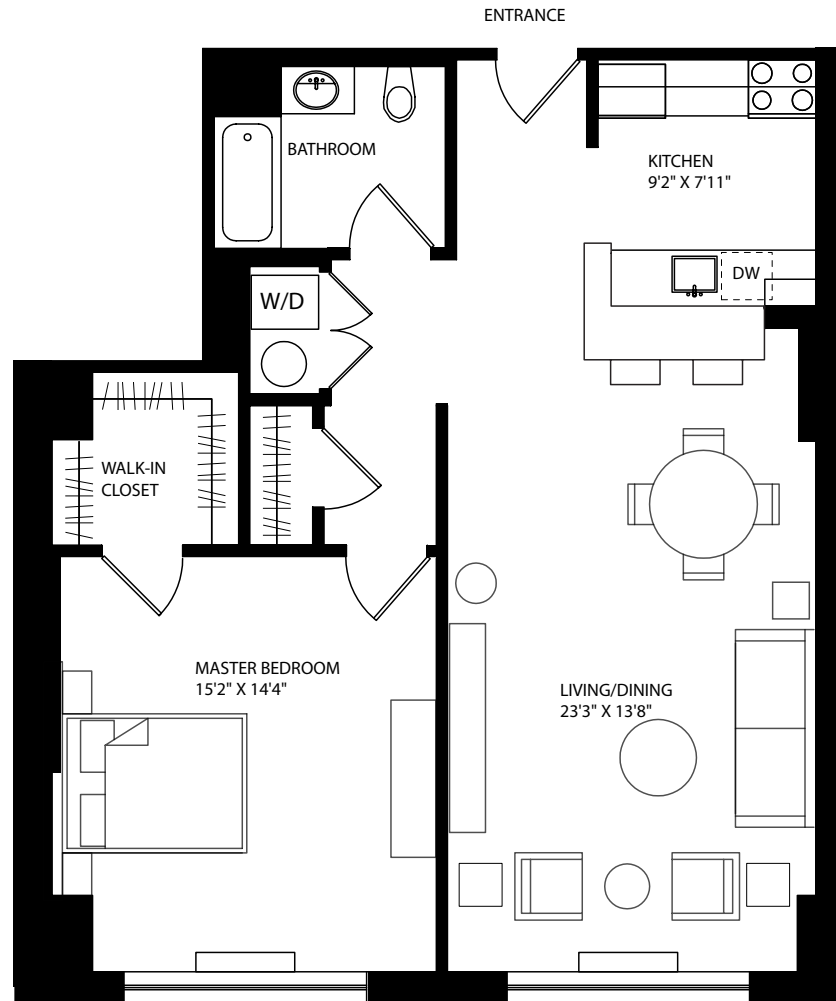

RESIDENCE 3-113
1 BEDROOM / 1 BATHROOM
941 SQUARE FEET

3-113